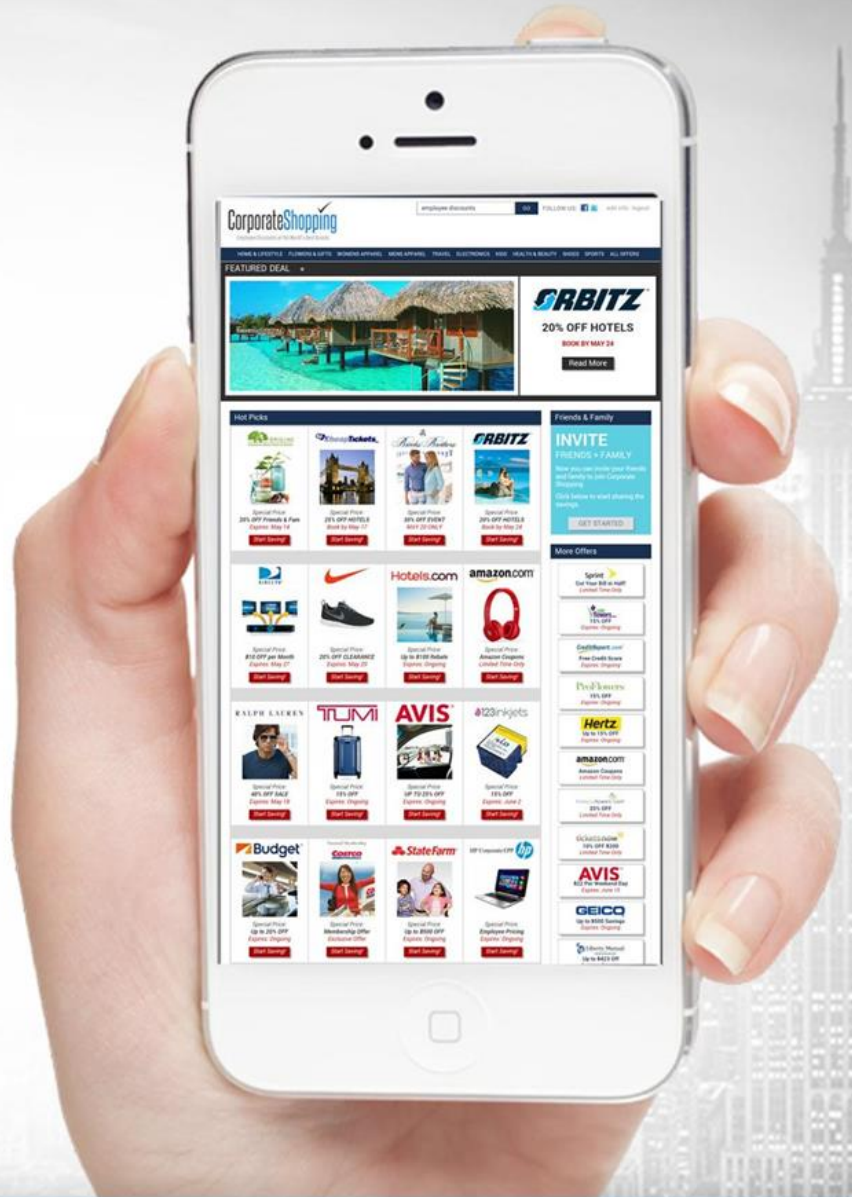

CorporateShopping.com

PRIVATE MEMBER DISCOUNTS

Simply log in from your computer,
tablet or smartphone.

FEATURING UNBEATABLE DEALS FROM

AND 1,000S MORE

ABOUT US:

Corporate Shopping Employee Discounts connects employees to over 250 top national retailers offering incredible employee discounts and private offers. A few popular retailers include: *Target, Lands' End, Costco, Ralph Lauren, Orbitz, Hotels.com, J.Crew, Brooks Brothers, 1800Flowers, ProFlowers, FTD, Shoes.com, Avis, Hertz, Budget, Citibank Mortgage Program, Restaurant.com, TicketsNow, Drugstore.com, FragranceNet & Many More!*

HOW TO REGISTER:

Register now and enjoy incredible savings! It's easy...simply click on the link below and you can access the site from both work and home.

<https://corporateshopping.com/login/vma>

For questions about this program or assistance with registration please email: info@corpshopping.com